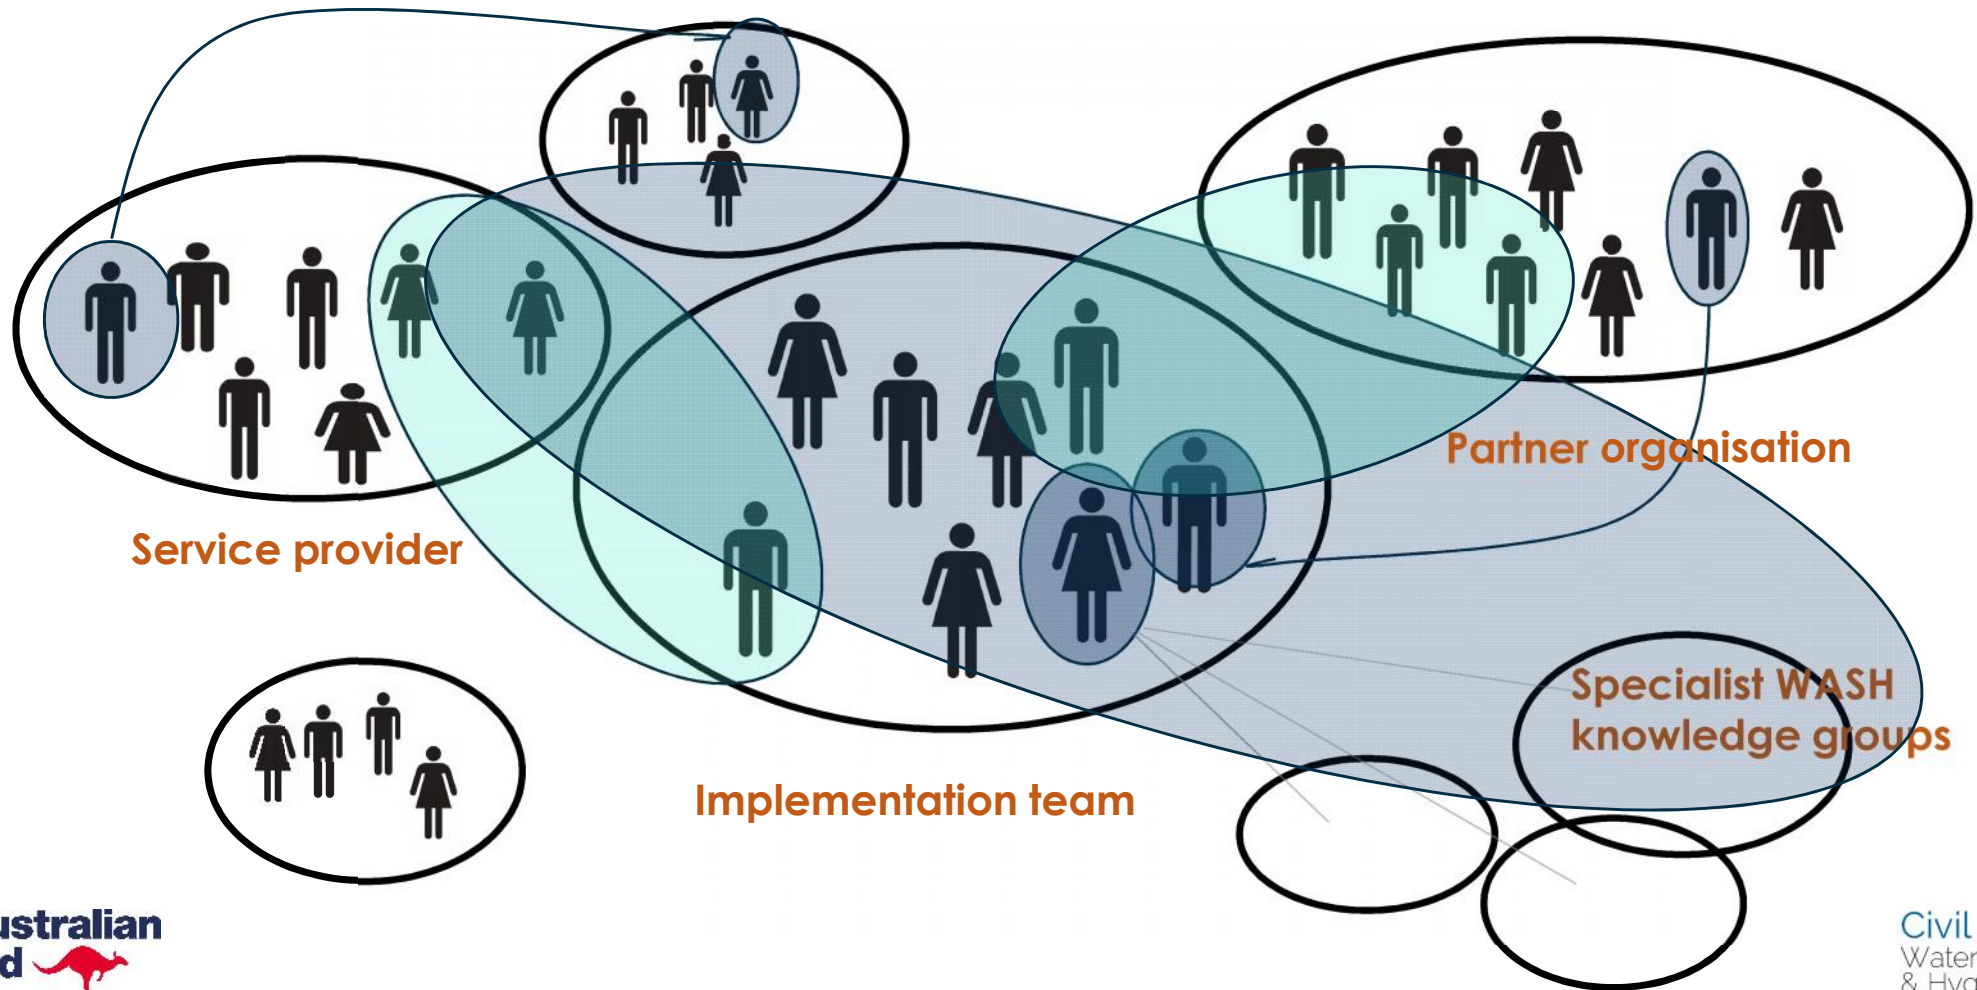

BUILDING COMMUNITIES OF PRACTICE FOR SHARING AND LEARNING IN WASH

Bronwyn Powell

Knowledge and Learning Manager

5 May 2015

Civil Society
Water Sanitation
& Hygiene Fund

WHAT IS A COMMUNITY OF PRACTICE?

Communities of practice are groups of people who **share a concern** for something they do and learn how to do it better as they interact regularly.

The practice of a community is **dynamic** and involves **learning on the part of everyone.**

Wenger, E. (2011)

WHAT DOES THIS MEAN FOR YOU?

WASH PRACTITIONERS

HOW DO WE LEARN?

International

National office

**Implementation
Team**

AT A LOCAL LEVEL

CONNECTIONS

PARTNERSHIPS

COMMUNITY OF PRACTICE FOR COLLECTIVE LEARNING

THERE ARE MANY COMMUNITIES OF PRACTICE

Water
Operator
Partnerships
Networks

Local
Government
Associations

WHAT DOES THIS ALL MEAN?

- People work and learn within complex settings
- There is no point re-inventing the wheel and there are no dumb questions
- Rigour needs to be applied to capturing lessons for continuous improvement and sharing