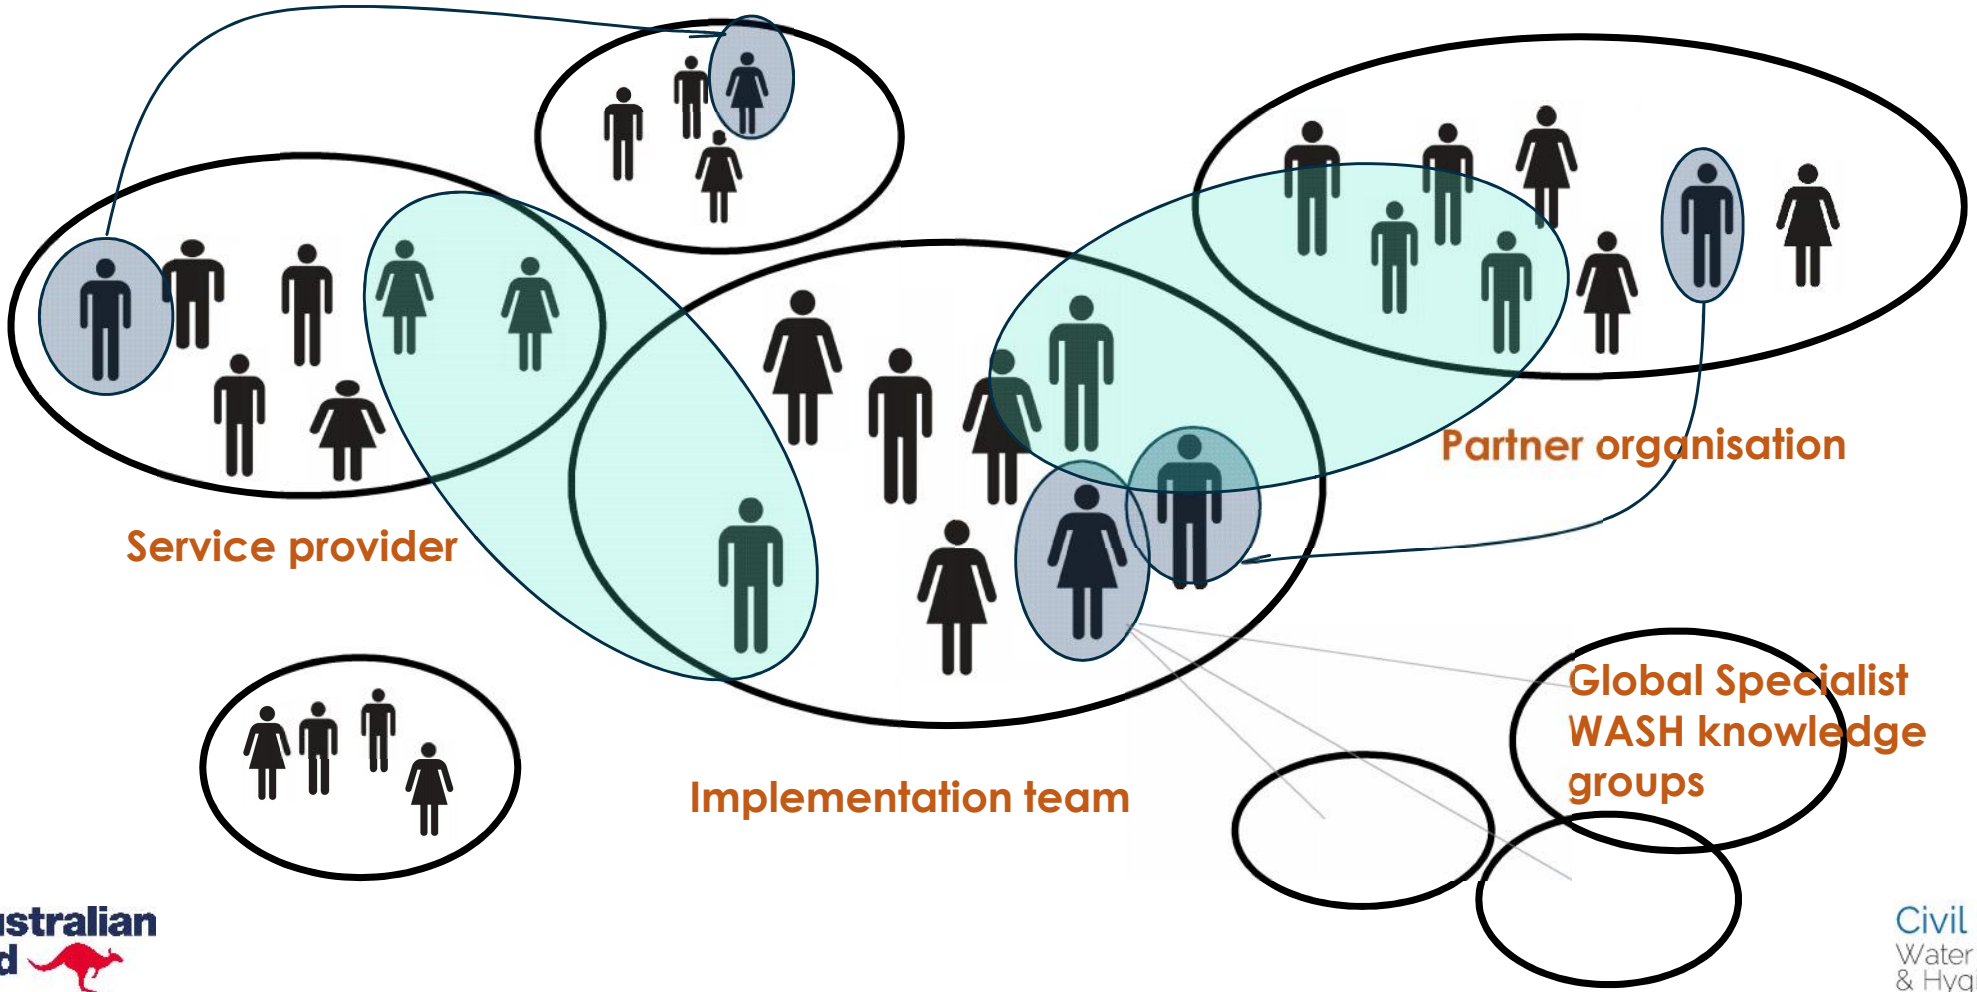

The practice of a community is **dynamic** and involves **learning on the part of everyone.**

Wenger, E. (2011)

WHAT DOES THIS MEAN FOR YOU?

WASH PRACTITIONERS

HOW DO WE LEARN?

International

National office

**Implementation
Team**

AT A LOCAL LEVEL

CONNECTIONS

PARTNERSHIPS

COMMUNITY OF PRACTICE FOR COLLECTIVE LEARNING

THERE ARE MANY COMMUNITIES OF PRACTICE

Water
Operator
Partnerships
Networks

Local
Government
Associations

Water
Association
Networks

CS WASH
Fund

WASH
Reference
Groups

LinkedIn
groups

National
WASH
Clusters

Sustainable
Sanitation
Alliance

Rural Water
Supply
Network

Discussion
Groups

WHAT DOES THIS ALL MEAN?

- People work and learn within complex settings
- There is no point re-inventing the wheel and there are no dumb questions
- Rigour needs to be applied to capturing lessons for continuous improvement and sharing