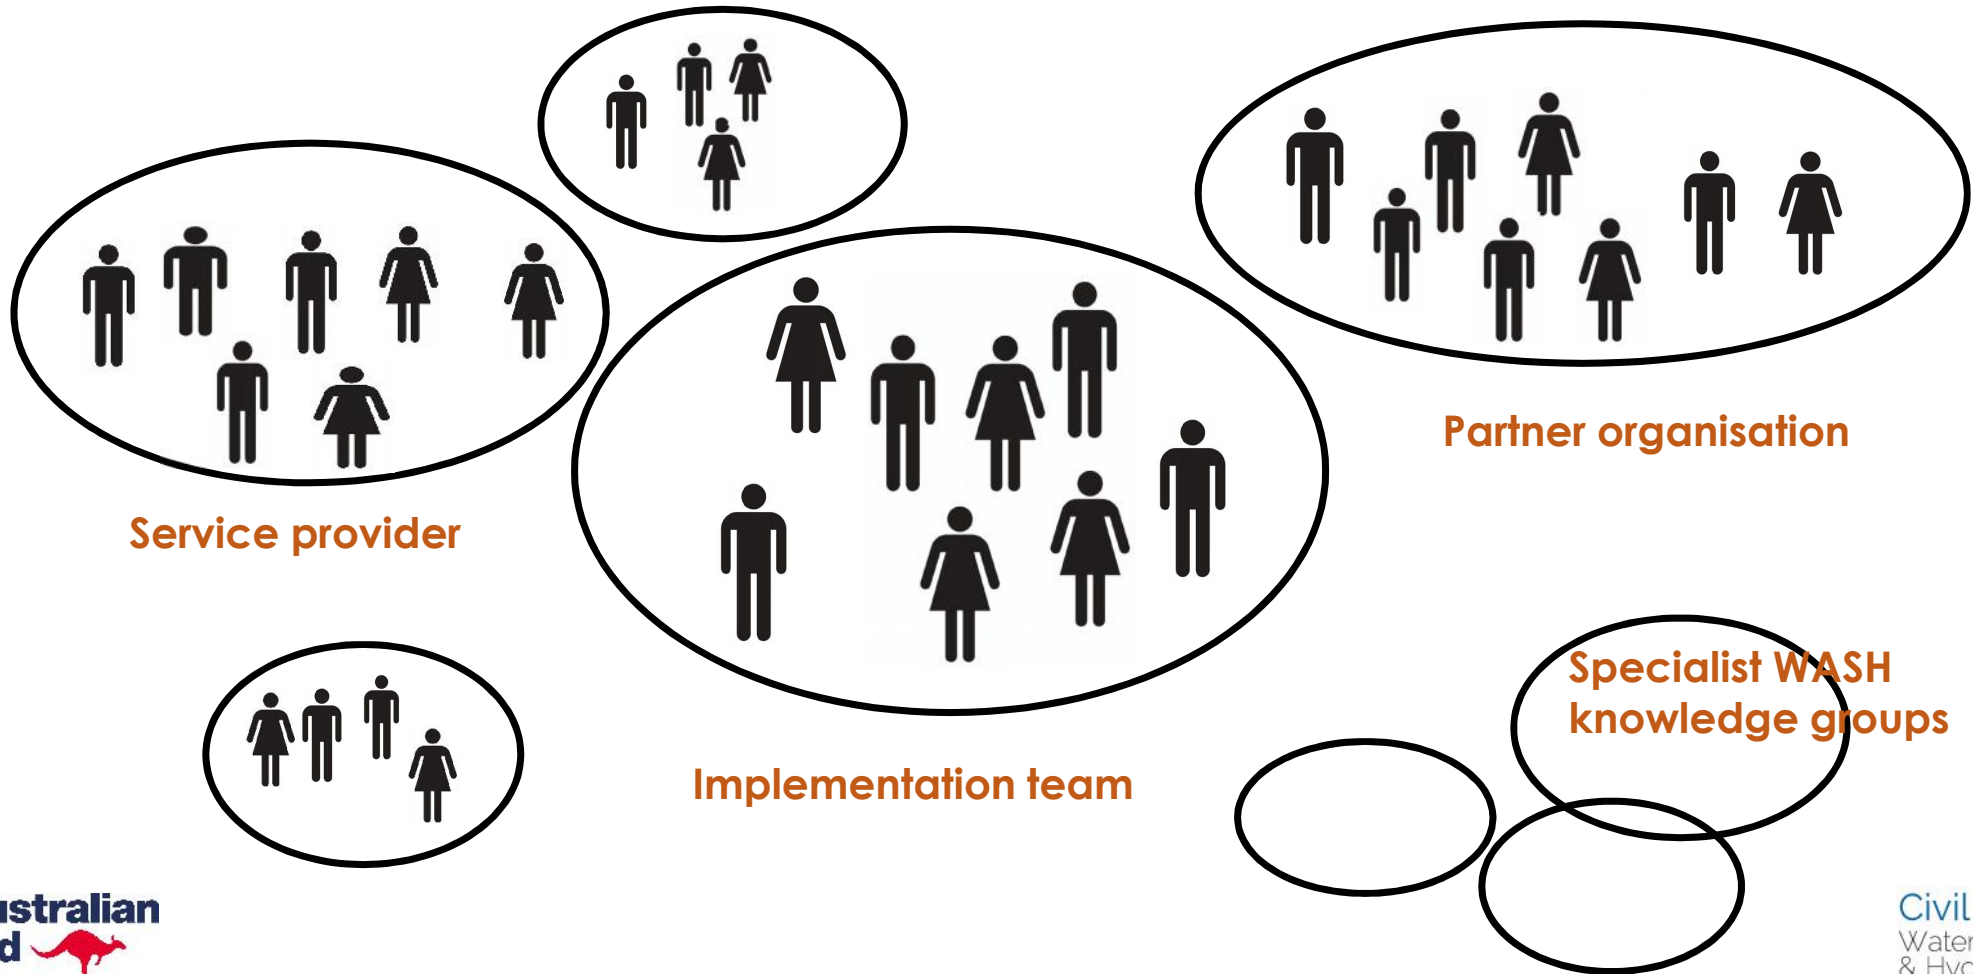

BUILDING COMMUNITIES OF PRACTICE FOR SHARING AND LEARNING IN WASH

Bronwyn Powell

Knowledge and Learning Manager

5 May 2015

Civil Society
Water Sanitation
& Hygiene Fund

WHAT IS A COMMUNITY OF PRACTICE?

Communities of practice are groups of people who **share a concern** for something they do and learn how to do it better as they interact regularly.

The practice of a community is **dynamic** and involves **learning on the part of everyone.**

Wenger, E. (2011)

WHAT DOES THIS MEAN FOR YOU?

WASH PRACTITIONERS

HOW DO WE LEARN?

International

National office

**Implementation
Team**

AT A LOCAL LEVEL

CONNECTIONS

PARTNERSHIPS

COMMUNITY OF PRACTICE FOR COLLECTIVE LEARNING

THERE ARE MANY COMMUNITIES OF PRACTICE

Water
Operator
Partnerships
Networks

Local
Government
Associations

WHAT DOES THIS ALL MEAN?

- People work and learn within complex settings
- There is no point re-inventing the wheel and there are no dumb questions
- Rigour needs to be applied to capturing lessons for continuous improvement and sharing