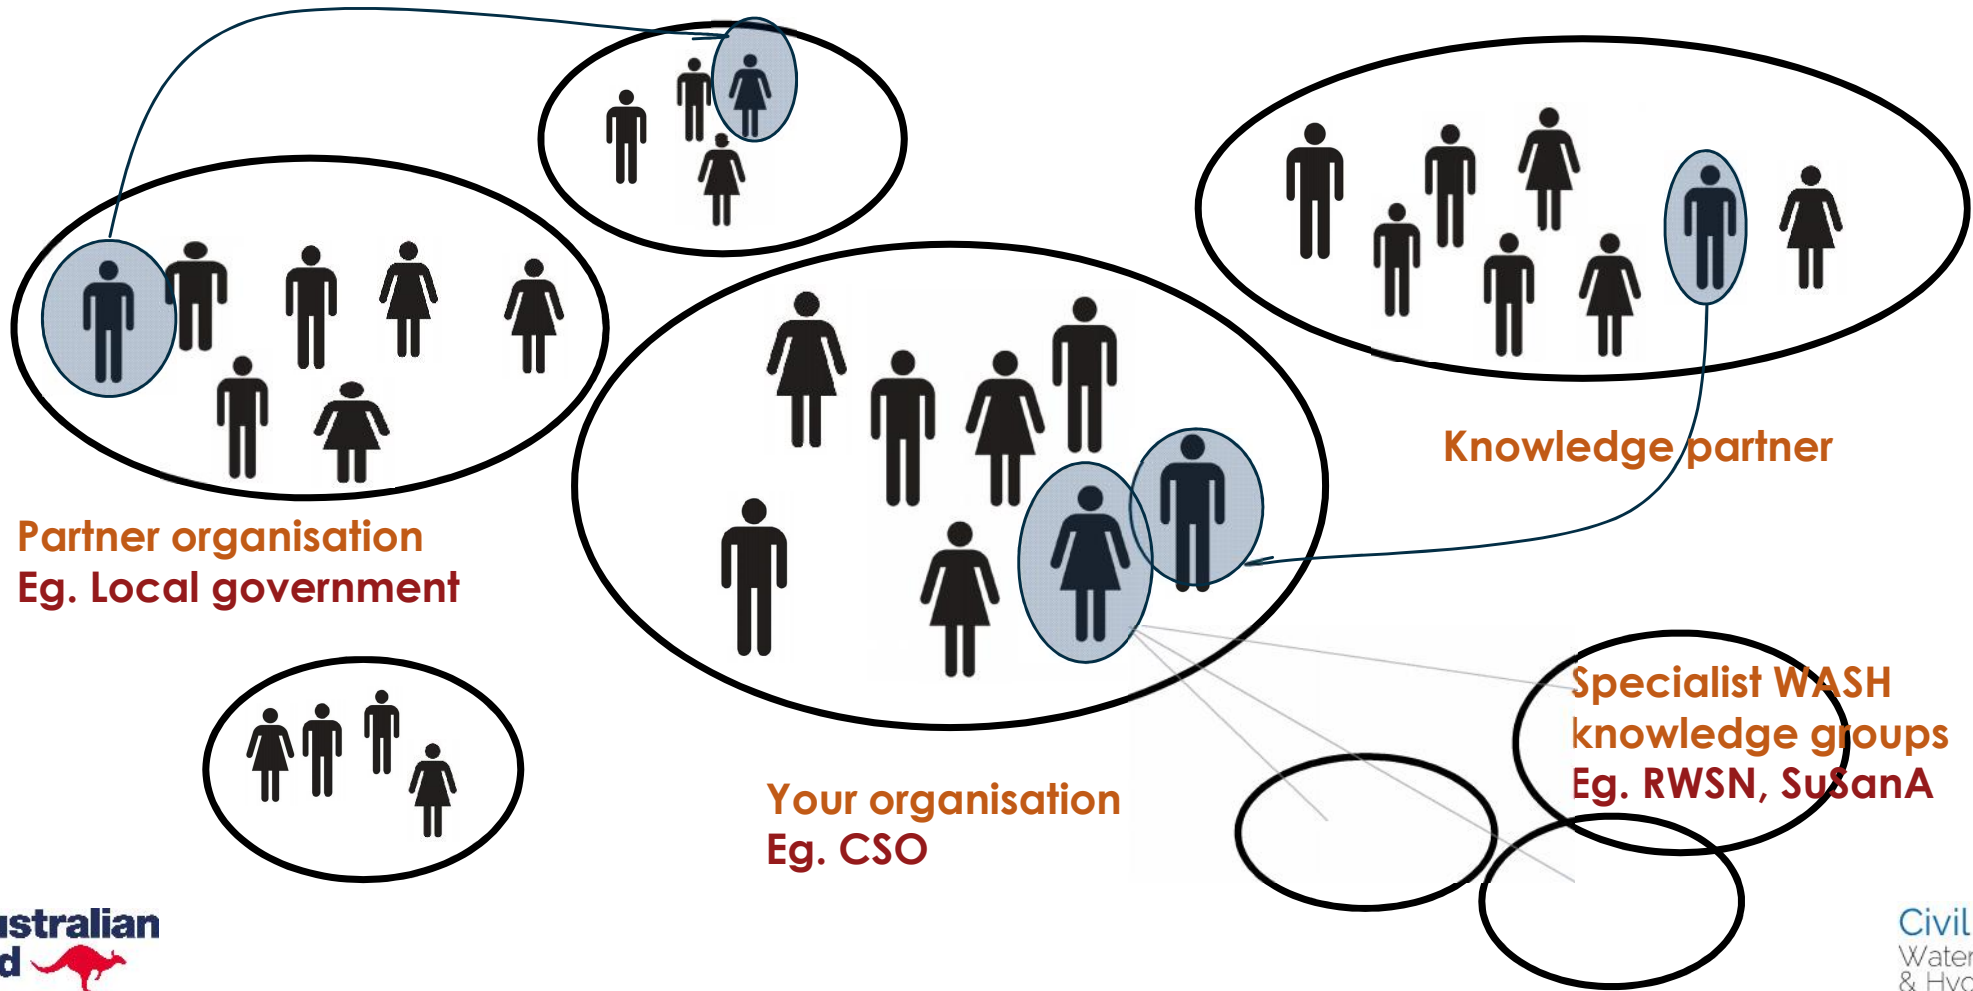

BUILDING COMMUNITIES OF PRACTICE FOR SHARING AND LEARNING IN WASH

Bronwyn Powell

Knowledge and Learning Manager

5 May 2015

Civil Society
Water Sanitation
& Hygiene Fund

WHAT IS A COMMUNITY OF PRACTICE?

Communities of practice are groups of people who **share a concern** for something they do and learn how to do it better as they interact regularly.

The practice of a community is **dynamic** and involves **learning on the part of everyone.**

Wenger, E. (2011)

WHAT DOES THIS MEAN FOR YOU?

WASH PRACTITIONERS

HOW DO WE LEARN?

International

National office

**Implementation
Team**

AT A LOCAL LEVEL

CONNECTIONS

PARTNERSHIPS

COMMUNITY OF PRACTICE FOR COLLECTIVE LEARNING

THERE ARE MANY COMMUNITIES OF PRACTICE

Water
Operator
Partnerships
Networks

Local
Government
Associations

Water
Association
Networks

CS WASH
Fund

WASH
Reference
Groups

LinkedIn
groups

National
WASH
Clusters

Sustainable
Sanitation
Alliance

Rural Water
Supply
Network

Discussion
Groups